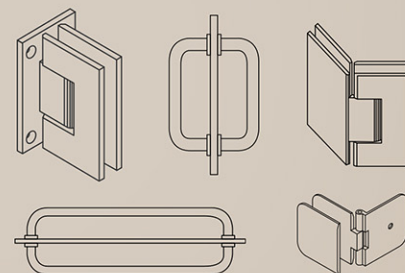

A Diverse Set of Hardware

Glaz-Tech offers a wide variety of shower door and enclosure hardware to meet your design specifications. Ask us about our hardware availability to enhance your shower door's aesthetics and functionality.

GLAZ-TECH INDUSTRIES
DESIGN THROUGH GLASS

glaztech.com