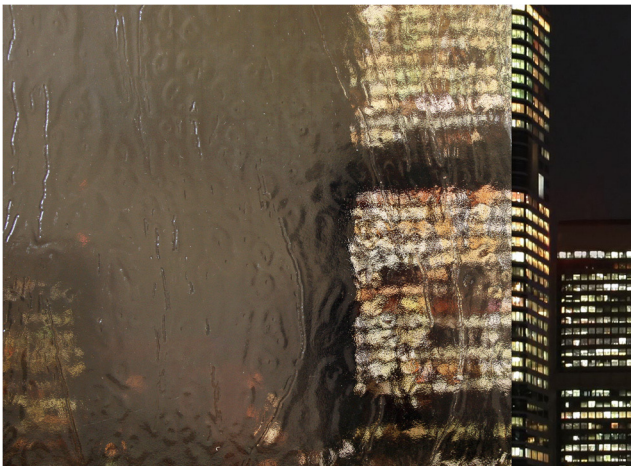

SPECIALTY GLASS - KRYSTAL STORM

Available in 1/4"

Glaz-Tech Industries provides a variety of unique and patterned glass. Our pattern series gives customers various options to give shower enclosures or any other applications extra depth and identity. Whether installed as a shower enclosure, window or as an architectural feature Glaz-Tech's patterned glass will add a beautiful and unique look to your application.

*Please contact your local Glaz-Tech customer service representative for glass pattern availability as inventory may vary from each Glaz-Tech facility.

glaztech.com

Corporate Office
2207 E. Elvira Rd.
Tucson, AZ 85756
Ph (520) 629-0268
Fax (520) 629-8811

Phoenix Office
4931 W. Brill St.
Phoenix, AZ 85043
Ph (602) 272-1544
Fax (602) 272-3442

Santa Teresa Office
150 Industrial Rd.
Santa Teresa, NM 88008
Ph (575) 589-4970
Fax (575) 589-4774

Albuquerque Office
8017 Edith Blvd NE
Albuquerque, NM 87113
Ph (505) 831-6224
Fax (505) 898-7390

Denver Office
4005 S. Clay St
Englewood, CO 80110
Ph (303) 399-8587
Fax (303) 399-2385

Salt Lake City Office
2191 S. 300 West #5
Salt Lake City, UT 84115
Ph (801) 467-3136
Fax (801) 467-3989

Boise Office
5098 Treasure Valley Way
Nampa, ID 83687
Ph (208) 389-1080
Fax (208) 384-1083