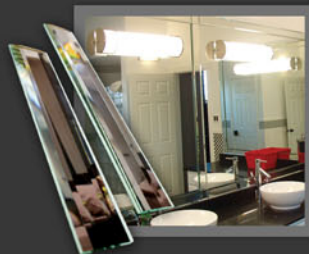

GLAZ-TECH INDUSTRIES
DESIGN THROUGH GLASS

glaztech.com