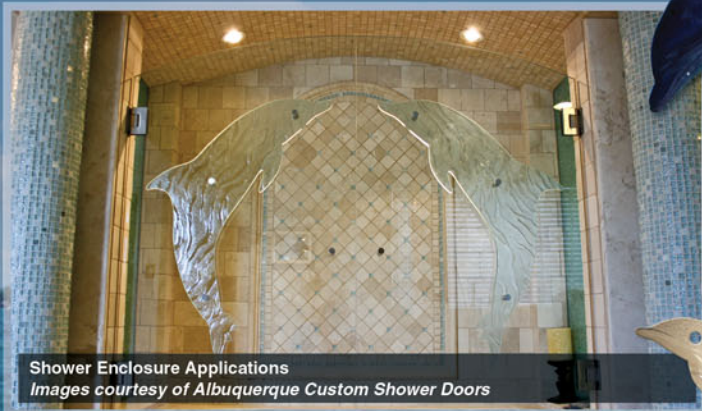

A CUSTOMIZED LOOK WITH NEW DIMENSIONS

Flat glass has one very obvious feature, it is flat. You can add texture to your glass, but you have seen them all and they all look generic. With Glaz-Tech Industries' new *Infinite Dimensions*, you can add life to an otherwise dull partition, or glass entrance or shower door. Using simple stand-offs, Glaz-Tech will provide your basic project with that extra dimension, giving new life to an old system.

With Infinite Dimensions you can update the look of your existing shower doors by adding a unique design to the handle. You can also change out a panel and update it with our growing catalogue of specialty shapes, or even let us custom-design one for you.

ADD
LIFE
WITH NEW
DIMENSIONS

Shower Enclosure Applications
Images courtesy of Albuquerque Custom Shower Doors