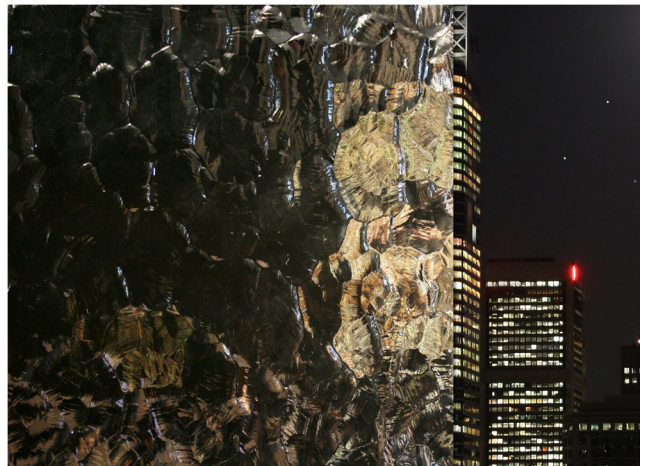

SPECIALTY GLASS - FLEMISH

Available in 5/32", 3/8" & 3/16"

Glaz-Tech Industries provides a variety of unique and patterned glass. Our pattern series gives customers various options to give shower enclosures or any other applications extra depth and identity. Whether installed as a shower enclosure, window or as an architectural feature Glaz-Tech's patterned glass will add a beautiful and unique look to your application.

*Please contact your local Glaz-Tech customer service representative for glass pattern availability as inventory may vary from each Glaz-Tech facility.

glaztech.com

Corporate Office
2207 E. Elvira Rd.
Tucson, AZ 85756
Ph (520) 629-0268
Fax (520) 629-8811

Phoenix Office
4931 W. Brill St.
Phoenix, AZ 85043
Ph (602) 272-1544
Fax (602) 272-3442

Santa Teresa Office
150 Industrial Rd.
Santa Teresa, NM 88008
Ph (575) 589-4970
Fax (575) 589-4774

Albuquerque Office
8017 Edith Blvd NE
Albuquerque, NM 87113
Ph (505) 831-6224
Fax (505) 898-7390

Denver Office
4005 S. Clay St
Englewood, CO 80110
Ph (303) 399-8587
Fax (303) 399-2385

Salt Lake City Office
2191 S. 300 West #5
Salt Lake City, UT 84115
Ph (801) 467-3136
Fax (801) 467-3989

Boise Office
5098 Treasure Valley Way
Nampa, ID 83687
Ph (208) 389-1080
Fax (208) 384-1083