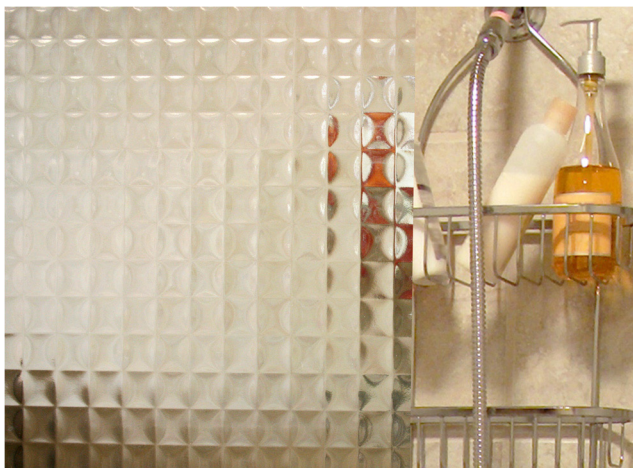

SPECIALTY GLASS - CROSS REEDED

Available in 3/16"

Glaz-Tech Industries provides a variety of unique and patterned glass. Our pattern series gives customers various options to give shower enclosures or any other applications extra depth and identity. Whether installed as a shower enclosure, window or as an architectural feature Glaz-Tech's patterned glass will add a beautiful and unique look to your application.

*Please contact your local Glaz-Tech customer service representative for glass pattern availability as inventory may vary from each Glaz-Tech facility.

glaztech.com

Corporate Office
2207 E. Elvira Rd.
Tucson, AZ 85756
Ph (520) 629-0268
Fax (520) 629-8811

Phoenix Office
4931 W. Brill St.
Phoenix, AZ 85043
Ph (602) 272-1544
Fax (602) 272-3442

Santa Teresa Office
150 Industrial Rd.
Santa Teresa, NM 88008
Ph (575) 589-4970
Fax (575) 589-4774

Albuquerque Office
8017 Edith Blvd NE
Albuquerque, NM 87113
Ph (505) 831-6224
Fax (505) 898-7390

Denver Office
4005 S. Clay St
Englewood, CO 80110
Ph (303) 399-8587
Fax (303) 399-2385

Salt Lake City Office
2191 S. 300 West #5
Salt Lake City, UT 84115
Ph (801) 467-3136
Fax (801) 467-3989

Boise Office
5098 Treasure Valley Way
Nampa, ID 83687
Ph (208) 389-1080
Fax (208) 384-1083