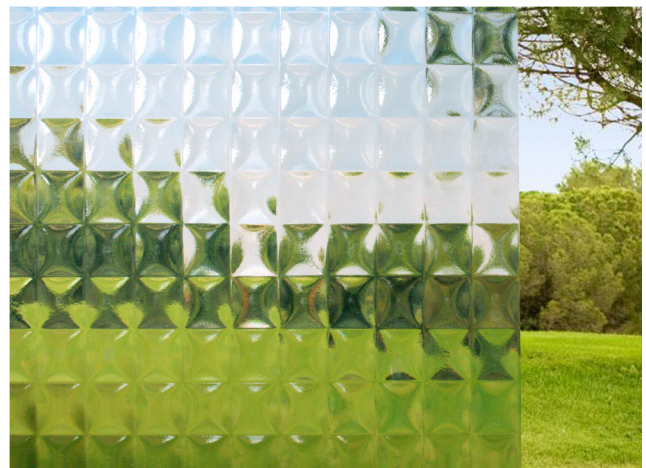

SPECIALTY GLASS - CROSS REEDED

Available in 3/16"

Glaz-Tech Industries provides a variety of unique and patterned glass. Our pattern series gives customers various options to give shower enclosures or any other applications extra depth and identity. Whether installed as a shower enclosure, window or as an architectural feature Glaz-Tech's patterned glass will add a beautiful and unique look to your application.

*Please contact your local Glaz-Tech customer service representative for glass pattern availability as inventory may vary from each Glaz-Tech facility.

glaztech.com

Corporate Office
2207 E. Elvira Rd.
Tucson, AZ 85756
Ph (520) 629-0268
Fax (520) 629-8811

Phoenix Office
4931 W. Brill St.
Phoenix, AZ 85043
Ph (602) 272-1544
Fax (602) 272-3442

Santa Teresa Office
150 Industrial Rd.
Santa Teresa, NM 88008
Ph (575) 589-4970
Fax (575) 589-4774

Albuquerque Office
8017 Edith Blvd NE
Albuquerque, NM 87113
Ph (505) 831-6224
Fax (505) 898-7390

Denver Office
4005 S. Clay St
Englewood, CO 80110
Ph (303) 399-8587
Fax (303) 399-2385

Salt Lake City Office
2191 S. 300 West #5
Salt Lake City, UT 84115
Ph (801) 467-3136
Fax (801) 467-3989

Boise Office
5098 Treasure Valley Way
Nampa, ID 83687
Ph (208) 389-1080
Fax (208) 384-1083