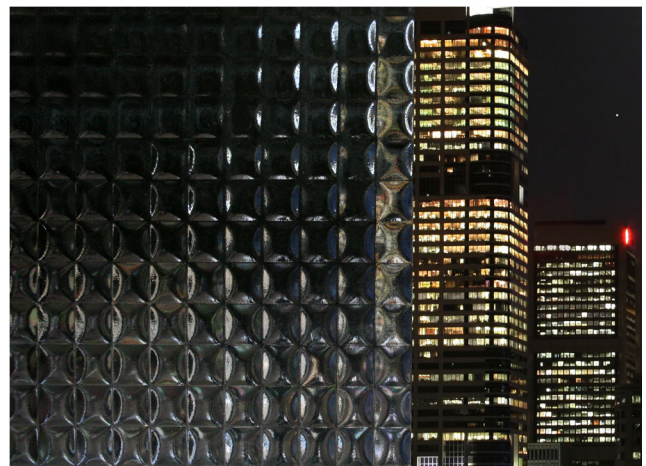

SPECIALTY GLASS - CROSS REEDED

Available in 3/16"

Glaz-Tech Industries provides a variety of unique and patterned glass. Our pattern series gives customers various options to give shower enclosures or any other applications extra depth and identity. Whether installed as a shower enclosure, window or as an architectural feature Glaz-Tech's patterned glass will add a beautiful and unique look to your application.

*Please contact your local Glaz-Tech customer service representative for glass pattern availability as inventory may vary from each Glaz-Tech facility.

glaztech.com

Corporate Office
2207 E. Elvira Rd.
Tucson, AZ 85756
Ph (520) 629-0268
Fax (520) 629-8811

Phoenix Office
4931 W. Brill St.
Phoenix, AZ 85043
Ph (602) 272-1544
Fax (602) 272-3442

Santa Teresa Office
150 Industrial Rd.
Santa Teresa, NM 88008
Ph (575) 589-4970
Fax (575) 589-4774

Albuquerque Office
8017 Edith Blvd NE
Albuquerque, NM 87113
Ph (505) 831-6224
Fax (505) 898-7390

Denver Office
4005 S. Clay St
Englewood, CO 80110
Ph (303) 399-8587
Fax (303) 399-2385

Salt Lake City Office
2191 S. 300 West #5
Salt Lake City, UT 84115
Ph (801) 467-3136
Fax (801) 467-3989

Boise Office
5098 Treasure Valley Way
Nampa, ID 83687
Ph (208) 389-1080
Fax (208) 384-1083